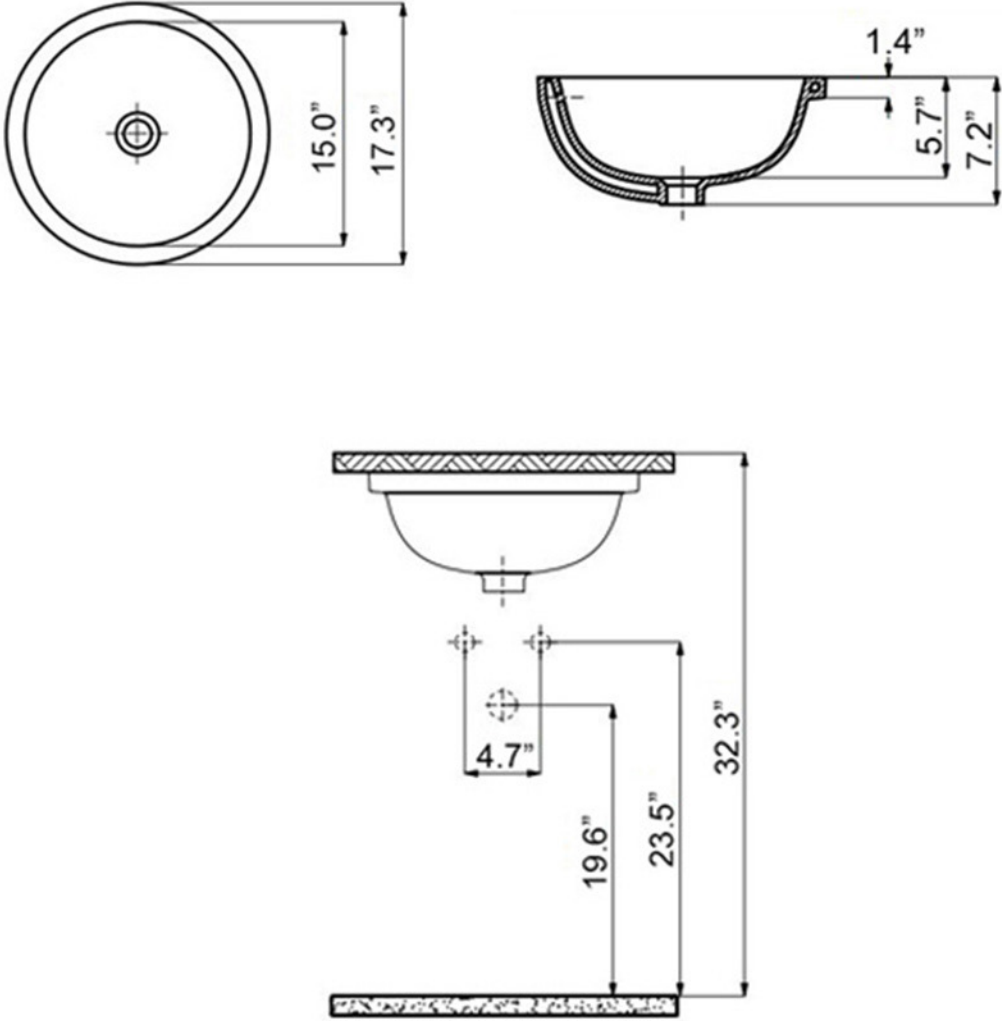

Collection Under	Model Under MA 037	Dimensions Metric <i>1 inch = 2.54 cm</i> <i>1 inch = 25.4 mm</i>	 1051 Lea Drive - Collegeville, PA 19426 Tel. 215 513 9400 - Fax 610 831 0215 www.ws bathcollections.com - info@ws bathcollectins.com
----------------------------	--------------------------------	---	---

Product Specs Sheets

Collection
Under

Model |
Under MA 037

Dimensions Metric
 1 inch = 2.54 cm
 1 inch = 25.4 mm

WS®
BATH
COLLECTIONS

1051 Lea Drive - Collegeville, PA 19426
 Tel. 215 513 9400 - Fax 610 831 0215
www.ws bathcollections.com - info@ws bathcollectins.com

Dimensions Metric
1 inch = 2.54 cm
1 inch = 25.4 mm

WS®
BATH
COLLECTIONS
1051 Lea Drive - Collegeville, PA 19426

Tel. 215 513 9400 - Fax 610 831 0215
www.ws bathcollections.com - info@ws bathcollections.com